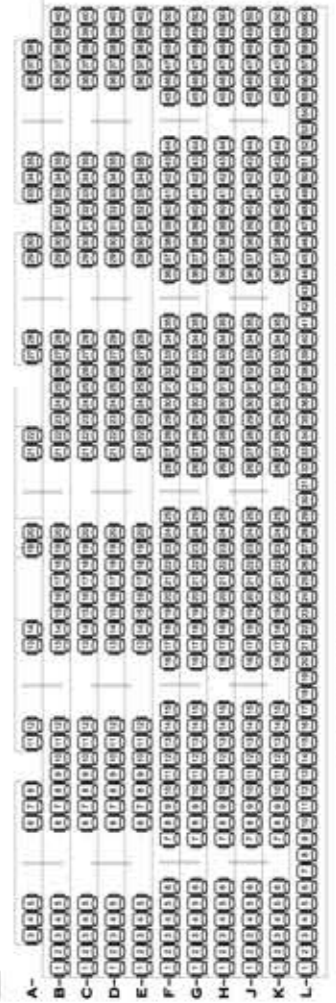

EQUALITY HALL

WYOMING CENTER

MAIN FLOOR
A FLOOR 204 SEATS
B FLOOR 238 SEATS
C FLOOR 238 SEATS
D FLOOR 238 SEATS
E FLOOR 204 SEATS
TOTAL: 1360 SEATS

MEZZANINE
A MEZZANINE: 247 Seats
B MEZZANINE: 238 Seats
C MEZZANINE: 278 Seats
D MEZZANINE: 238 Seats
E MEZZANINE: 300 Seats
1548 Seats

GENERAL ADMISSION 'E' MEZZANINE (300) SEATS

NORTH

SOUTH

SECTION F FLOOR SECTION E FLOOR SECTION D FLOOR SECTION C FLOOR SECTION B FLOOR SECTION A FLOOR

SOUTH BLEACHER 'A' MEZZANINE (494) SEATS

WEST

'D' MEZZANINE (238) SEATS

'C' MEZZANINE (278) SEATS

'B' MEZZANINE (238) SEATS