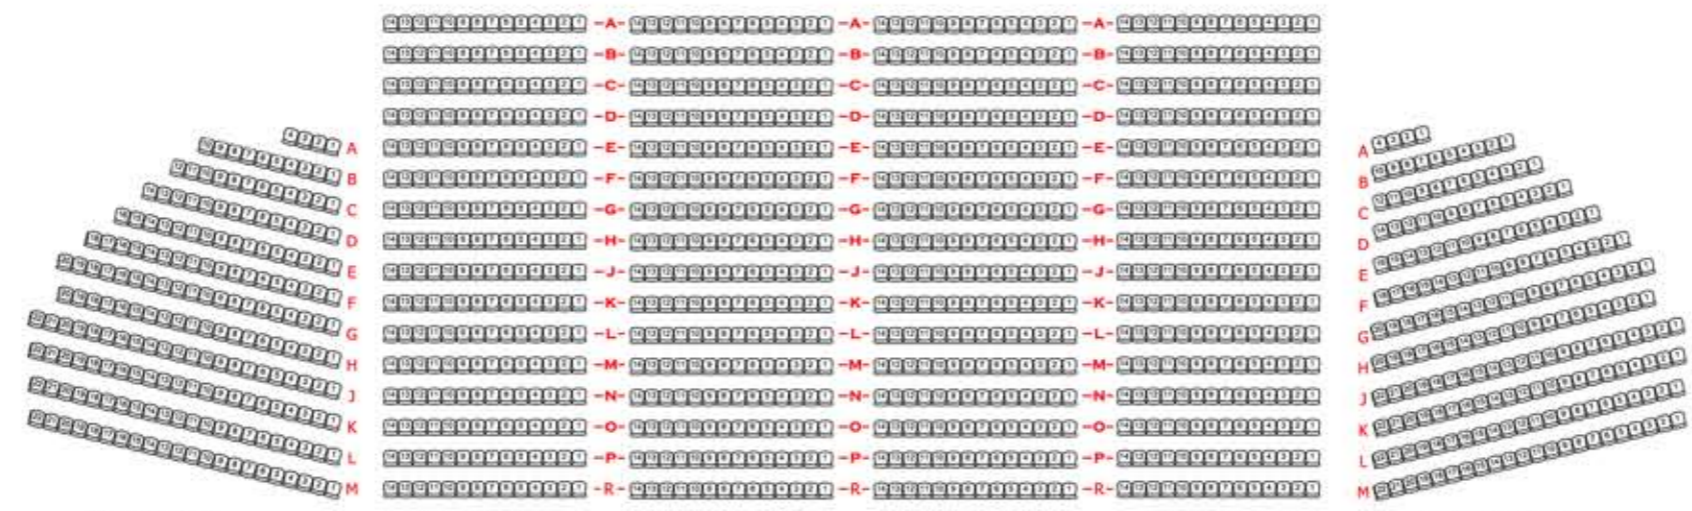

EQUALITY HALL

WYOMING CENTER

MAIN FLOOR
A FLOOR 204 SEATS
B FLOOR 238 SEATS
C FLOOR 238 SEATS
D FLOOR 238 SEATS
E FLOOR 204 SEATS
TOTAL: 1360 SEATS

MEZZANINE
A MEZZANINE: 247 Seats
B MEZZANINE: 238 Seats
C MEZZANINE: 278 Seats
D MEZZANINE: 238 Seats
E MEZZANINE: 300 Seats
1548 Seats

GENERAL ADMISSION 'E' MEZZANINE (300) SEATS

NORTH

SOUTH

SECTION F FLOOR SECTION E FLOOR SECTION D FLOOR SECTION C FLOOR SECTION B FLOOR SECTION A FLOOR

SOUTH BLEACHER 'A' MEZZANINE (494) SEATS

WEST

'D' MEZZANINE (238) SEATS

'C' MEZZANINE (278) SEATS

'B' MEZZANINE (238) SEATS