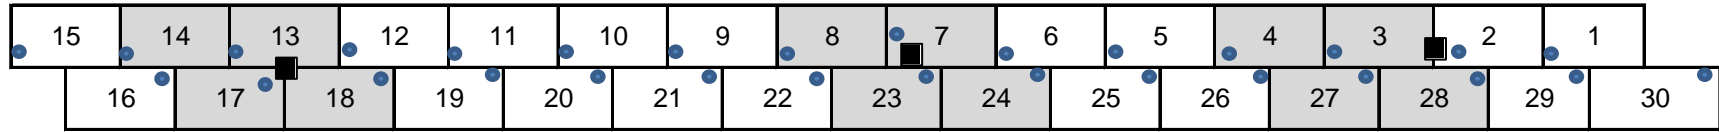

REATA CAMPGROUND - 118 SITES - 30 & 50 AMP - FULL SERVICE

WINDMILL DRIVE

REATA
DRIVE

BROKEN
SPUR
ROAD

A

B

C

D