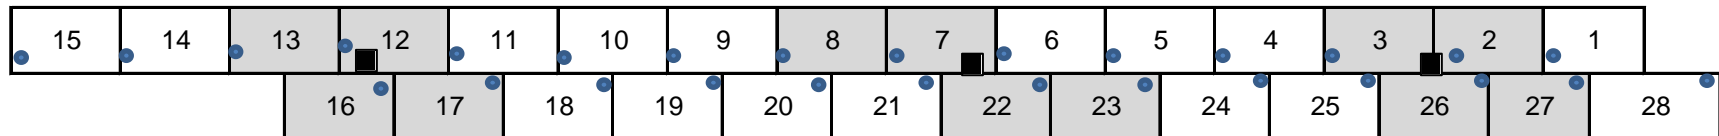

REATA CAMPGROUND - 118 SITES - 30 & 50 AMP - FULL SERVICE

WINDMILL DRIVE

REATA
DRIVE

BROKEN
SPUR
ROAD

A

B

C

D