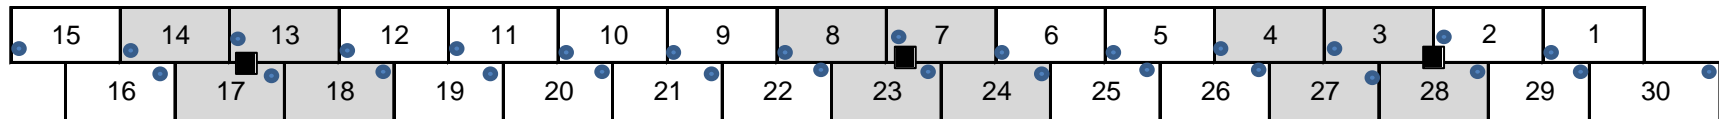

REATA CAMPGROUND - 118 SITES - 30 & 50 AMP - FULL SERVICE

WINDMILL DRIVE

REATA
DRIVE

BROKEN
SPUR
ROAD

A

B

C

D