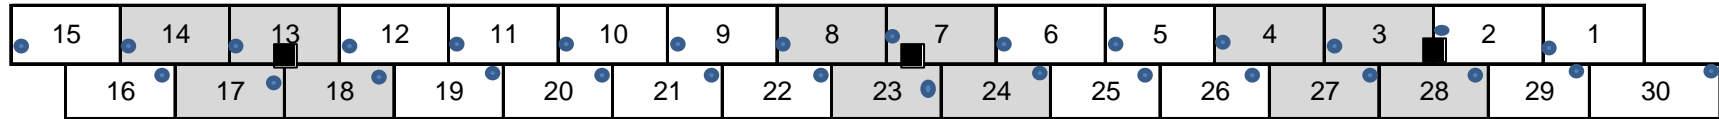

REATA CAMPGROUND - 118 SITES - 30 & 50 AMP - FULL SERVICE

WINDMILL DRIVE

REATA
DRIVE

BROKEN
SPUR
ROAD

A

B

C

D